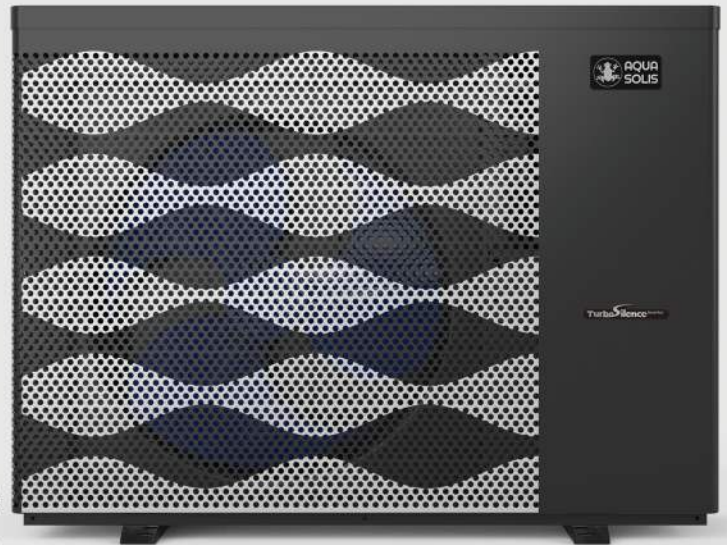

# YOU CAN ENJOY YOUR POOL ALL YEAR ROUND

FOR THE PRICE OF A CUP OF COFFEE A DAY

**AQUA SOLIS**

## INVERTER+ POOL HEAT PUMP

Brings a perfect balance of efficiency and quietness. The Inverter Compressor control, combined with the heat exchange technology, delivers its turbo performance without compromising the silent operation of the heat pump.